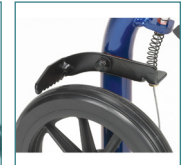

## Aluminum Rollator, 6" Casters Fold-Up and Removable Back Support, Padded Seat, Loop Locks

FIGURE A

FIGURE B

FIGURE C

FIGURE D

- Comes with new seamless padded seat (Figure A)
- Zippered pouch under seat for added privacy and security of personal items (Figure B)
- Removable, hinged, padded backrest can be folded up or down
- 6" Black non-marring casters with soft grip tires are ideal for indoor and outdoor use Easy-to-use deluxe loop locks (Figure C)
- Brakes with serrated edges provide firm hold (Figure D)

PRODUCTS	Description
R726BL	Blue, 1/cs
R726RD	Red, 1/cs
R726SL	Silver, 1/cs
R726GR	Green, 1/cs
R726BK	Black, 1/cs

SPECIFICATIONS	Description
Handle Height	32" - 37"
Unit Dimensions	24.5" (W) x 27.5" (L)
Seat Dimensions	14" (W) x 20" (H) x 12" (D)
Weight	13 lbs.
Carton Shipping Weight	16 lbs.
Weight Limit	300 lbs.
Warranty	Limited Lifetime